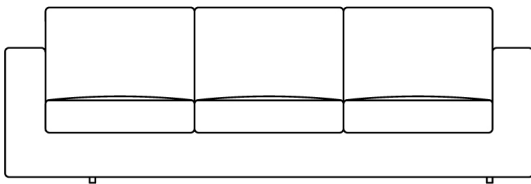

Wooden feet cherry painted.

**IT IS POSSIBLE TO HAVE
SOFA-BED WITH ELETTRONALDATA
BEDSPRING.**

*feet high cm 6
seat high cm 48
seat depth cm 55*

divano cm. 211
sofa cm. 211
divano letto cm. 211 (rete cm. 150 x 186)
sofa - bed cm. 211 (bedsprings cm. 150 x 186)
Kg 52 / 67 - mc 1,60

Plurimo

design by
F.L.

234

226

divano cm. 234

sofa cm. 234

divano letto cm.234 (rete cm. 160 x 186)

sofa - bed cm. 234 (bedsprings cm. 160 x 186)

Kg 62 / 77 - mc 1,76

262

divano cm. 262

sofa cm. 262

Kg 72 - mc 2,02

Plurimo

design by
F.L.

art. 1 - poltrona cm. 74 senza braccioli

art. 1 - armchair cm. 74 without arms

Kg 17 - mc 0,61

art. 2 - poltrona cm. 85,5 senza braccioli

art. 2 - armchair cm. 85,5 without arms

Kg 24 - mc 0,69

art. 3 - poltrona cm. 97 senza braccioli

art. 3 - armchair cm. 97 without arms