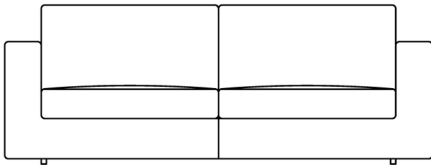

Wooden feet cherry painted.

**IT IS POSSIBLE TO HAVE
SOFA-BED WITH ELETTRONALDATA
BEDSPRING.**

*feet high cm 6
seat high cm 48
seat depth cm 55*

divano cm. 211
sofa cm. 211
divano letto cm. 211 (rete cm. 150 x 186)
sofa - bed cm. 211 (bedsprings cm. 150 x 186)
Kg 52 / 67 - mc 1,60

Plurimo

design by
F.L.

234

226

divano cm. 234

sofa cm. 234

divano letto cm.234 (rete cm. 160 x 186)

sofa - bed cm. 234 (bedsprings cm. 160 x 186)

Kg 62 / 77 - mc 1,76

262

divano cm. 262

sofa cm. 262

Kg 72 - mc 2,02

Plurimo

design by
F.L.

art. 1 - poltrona cm. 74 senza braccioli