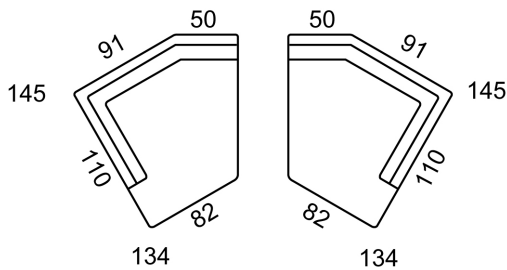

*feet hight cm 12
seat hight cm 45
seat depht cm 65*

Swing

design by
STUDIO RIFORMA

art. 12 - divano cm 230 con 2 braccioli
art. 12 - sofa cm 230 with 2 arms
Kg 71 - mc 1,75

art. 13 - chaise longue con 1 bracciolo dx o sx
art. 13 - chaise longue with 1 arm L/R
Kg 67 - mc 1,30